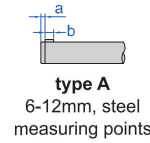

PISTOL GRIP THREE POINTS BORE GAUGES

- Optional accessory:
digital indicators (code **2103-10F**, resolution 0.001mm/0.00005"),
setting rings (code **6312**)

2124-8

2124-25

2124-125

Individual

(mm)

Code	Range	Type	Accuracy (without digital indicator)	Setting ring	Extension rod (included)	L	a	b	c
2124-8 *	6-8mm	A	4µm	Ø6mm (included)	100mm	50	1.5	2.5	—
2124-10 *	8-10mm	A	4µm	Ø8mm (included)	100mm	50	1.5	2.5	—
2124-12 *	10-12mm	A	4µm	Ø10mm (included)	100mm	50	1.5	2.5	—
2124-16 *	12-16mm	B	4µm	Ø16mm (included)	150mm	65	0.5	6	4.5
2124-20 *	16-20mm	B	4µm	Ø16mm (included)	150mm	65	0.5	6	4.5
2124-25 *	20-25mm	B	4µm	Ø25mm (included)	150mm	91	0.5	8	6
2124-30 *	25-30mm	B	4µm	Ø25mm (included)	150mm	91	0.5	8	6
2124-40 *	30-40mm	B	4µm	Ø40mm (included)	150mm	97	0.5	14	12
2124-50 *	40-50mm	B	5µm	Ø40mm (included)	150mm	97	0.5	14	12
2124-63 *	50-63mm	C	5µm	Ø62mm (included)	150mm	112	0.5	17.5	14.5
2124-75 *	62-75mm	C	5µm	Ø62mm (included)	150mm	112	0.5	17.5	14.5
2124-88 *	75-88mm	C	5µm	Ø87mm (included)	150mm	112	0.5	17.5	14.5
2124-100 *	87-100mm	C	5µm	Ø87mm (included)	150mm	112	0.5	17.5	14.5
2124-125 *	100-125mm	C	6µm	optional	150mm	140	0.9	29	25
2124-150 *	125-150mm	C	6µm	optional	150mm	140	0.9	29	25
2124-175 *	150-175mm	C	7µm	optional	150mm	140	0.9	29	25
2124-200 *	175-200mm	C	7µm	optional	150mm	140	0.9	29	25
2124-225	200-225mm	C	8µm	optional	150mm	140	0.9	29	25
2124-250	225-250mm	C	8µm	optional	150mm	140	0.9	29	25
2124-275	250-275mm	C	9µm	optional	150mm	140	0.9	29	25
2124-300	275-300mm	C	9µm	optional	150mm	140	0.9	29	25

Set

Code	Range	Probes included	Setting ring (included)	Extension rod (included)	Remark
2124-S123 *	6-12mm	6-8mm, 8-10mm, 10-12mm	Ø6mm, Ø8mm, Ø10mm	100mm	includes 1 handle
2124-S202 *	12-20mm	12-16mm, 16-20mm	Ø16mm	150mm	includes 1 handle
2124-S504 *	20-50mm	20-25mm, 25-30mm, 30-40mm, 40-50mm	Ø25mm, Ø40mm	150mm	includes 2 handles
2124-S1004 *	50-100mm	50-63mm, 62-75mm, 75-88mm, 87-100mm	Ø62mm, Ø87mm	150mm	includes 1 handle