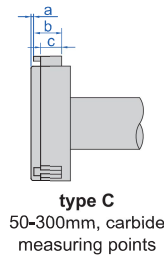

PISTOL GRIP THREE POINTS BORE GAUGES

- Optional accessory:
digital indicators (code **2103-10F**, resolution 0.001mm/0.00005"),
setting rings (code **6312**)

2124-8

2124-25

2124-125

Individual

(mm)

Code	Range	Type	Accuracy (without digital indicator)	Setting ring	Extension rod (included)	L	a	b	c
2124-8 *	6-8mm	A	4µm	Ø6mm (included)	100mm	50	1.5	2.5	—
2124-10 *	8-10mm	A	4µm	Ø8mm (included)	100mm	50	1.5	2.5	—
2124-12 *	10-12mm	A	4µm	Ø10mm (included)	100mm	50	1.5	2.5	—
2124-16 *	12-16mm	B	4µm	Ø16mm (included)	150mm	65	0.5	6	4.5
2124-20 *	16-20mm	B	4µm	Ø16mm (included)	150mm	65	0.5	6	4.5
2124-25 *	20-25mm	B	4µm	Ø25mm (included)	150mm	91	0.5	8	6
2124-30 *	25-30mm	B	4µm	Ø25mm (included)	150mm	91	0.5	8	6
2124-40 *	30-40mm	B	4µm	Ø40mm (included)	150mm	97	0.5	14	12
2124-50 *	40-50mm	B	5µm	Ø40mm (included)	150mm	97	0.5	14	12
2124-63 *	50-63mm	C	5µm	Ø62mm (included)	150mm	112	0.5	17.5	14.5
2124-75 *	62-75mm	C	5µm	Ø62mm (included)	150mm	112	0.5	17.5	14.5
2124-88 *	75-88mm	C	5µm	Ø87mm (included)	150mm	112	0.5	17.5	14.5
2124-100 *	87-100mm	C	5µm	Ø87mm (included)	150mm	112	0.5	17.5	14.5
2124-125 *	100-125mm	C	6µm	optional	150mm	140	0.9	29	25
2124-150 *	125-150mm	C	6µm	optional	150mm	140	0.9	29	25
2124-175 *	150-175mm	C	7µm	optional	150mm	140	0.9	29	25
2124-200 *	175-200mm	C	7µm	optional	150mm	140	0.9	29	25
2124-225	200-225mm	C	8µm	optional	150mm	140	0.9	29	25
2124-250	225-250mm	C	8µm	optional	150mm	140	0.9	29	25
2124-275	250-275mm	C	9µm	optional	150mm	140	0.9	29	25
2124-300	275-300mm	C	9µm	optional	150mm	140	0.9	29	25

Set

Code	Range	Probes included	Setting ring (included)	Extension rod (included)	Remark
2124-S123 *	6-12mm	6-8mm, 8-10mm, 10-12mm	Ø6mm, Ø8mm, Ø10mm	100mm	includes 1 handle
2124-S202 *	12-20mm	12-16mm, 16-20mm	Ø16mm	150mm	includes 1 handle
2124-S504 *	20-50mm	20-25mm, 25-30mm, 30-40mm, 40-50mm	Ø25mm, Ø40mm	150mm	includes 2 handles
2124-S1004 *	50-100mm	50-63mm, 62-75mm, 75-88mm, 87-100mm	Ø62mm, Ø87mm	150mm	includes 1 handle