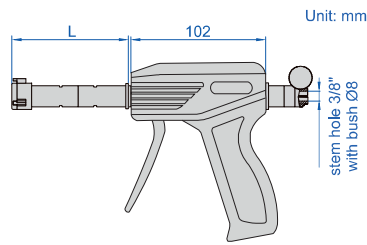

PISTOL GRIP THREE POINTS BORE GAUGES

- Optional accessory:
digital indicators (code **2103-10F**, resolution 0.001mm/0.00005"),
setting rings (code **6312**)

2124-8

2124-25

2124-125

Individual

(mm)

Code	Range	Type	Accuracy (without digital indicator)	Setting ring	Extension rod (included)	L	a	b	c
2124-8 *	6-8mm	A	4µm	Ø6mm (included)	100mm	50	1.5	2.5	—
2124-10 *	8-10mm	A	4µm	Ø8mm (included)	100mm	50	1.5	2.5	—
2124-12 *	10-12mm	A	4µm	Ø10mm (included)	100mm	50	1.5	2.5	—
2124-16 *	12-16mm	B	4µm	Ø16mm (included)	150mm	65	0.5	6	4.5
2124-20 *	16-20mm	B	4µm	Ø16mm (included)	150mm	65	0.5	6	4.5
2124-25 *	20-25mm	B	4µm	Ø25mm (included)	150mm	91	0.5	8	6
2124-30 *	25-30mm	B	4µm	Ø25mm (included)	150mm	91	0.5	8	6
2124-40 *	30-40mm	B	4µm	Ø40mm (included)	150mm	97	0.5	14	12
2124-50 *	40-50mm	B	5µm	Ø40mm (included)	150mm	97	0.5	14	12
2124-63 *	50-63mm	C	5µm	Ø62mm (included)	150mm	112	0.5	17.5	14.5
2124-75 *	62-75mm	C	5µm	Ø62mm (included)	150mm	112	0.5	17.5	14.5
2124-88 *	75-88mm	C	5µm	Ø87mm (included)	150mm	112	0.5	17.5	14.5
2124-100 *	87-100mm	C	5µm	Ø87mm (included)	150mm	112	0.5	17.5	14.5
2124-125 *	100-125mm	C	6µm	optional	150mm	140	0.9	29	25
2124-150 *	125-150mm	C	6µm	optional	150mm	140	0.9	29	25
2124-175 *	150-175mm	C	7µm	optional	150mm	140	0.9	29	25
2124-200 *	175-200mm	C	7µm	optional	150mm	140	0.9	29	25
2124-225	200-225mm	C	8µm	optional	150mm	140	0.9	29	25
2124-250	225-250mm	C	8µm	optional	150mm	140	0.9	29	25
2124-275	250-275mm	C	9µm	optional	150mm	140	0.9	29	25
2124-300	275-300mm	C	9µm	optional	150mm	140	0.9	29	25

Set

Code	Range	Probes included	Setting ring (included)	Extension rod (included)	Remark
2124-S123 *	6-12mm	6-8mm, 8-10mm, 10-12mm	Ø6mm, Ø8mm, Ø10mm	100mm	includes 1 handle
2124-S202 *	12-20mm	12-16mm, 16-20mm	Ø16mm	150mm	includes 1 handle
2124-S504 *	20-50mm	20-25mm, 25-30mm, 30-40mm, 40-50mm	Ø25mm, Ø40mm	150mm	includes 2 handles
2124-S1004 *	50-100mm	50-63mm, 62-75mm, 75-88mm, 87-100mm	Ø62mm, Ø87mm	150mm	includes 1 handle